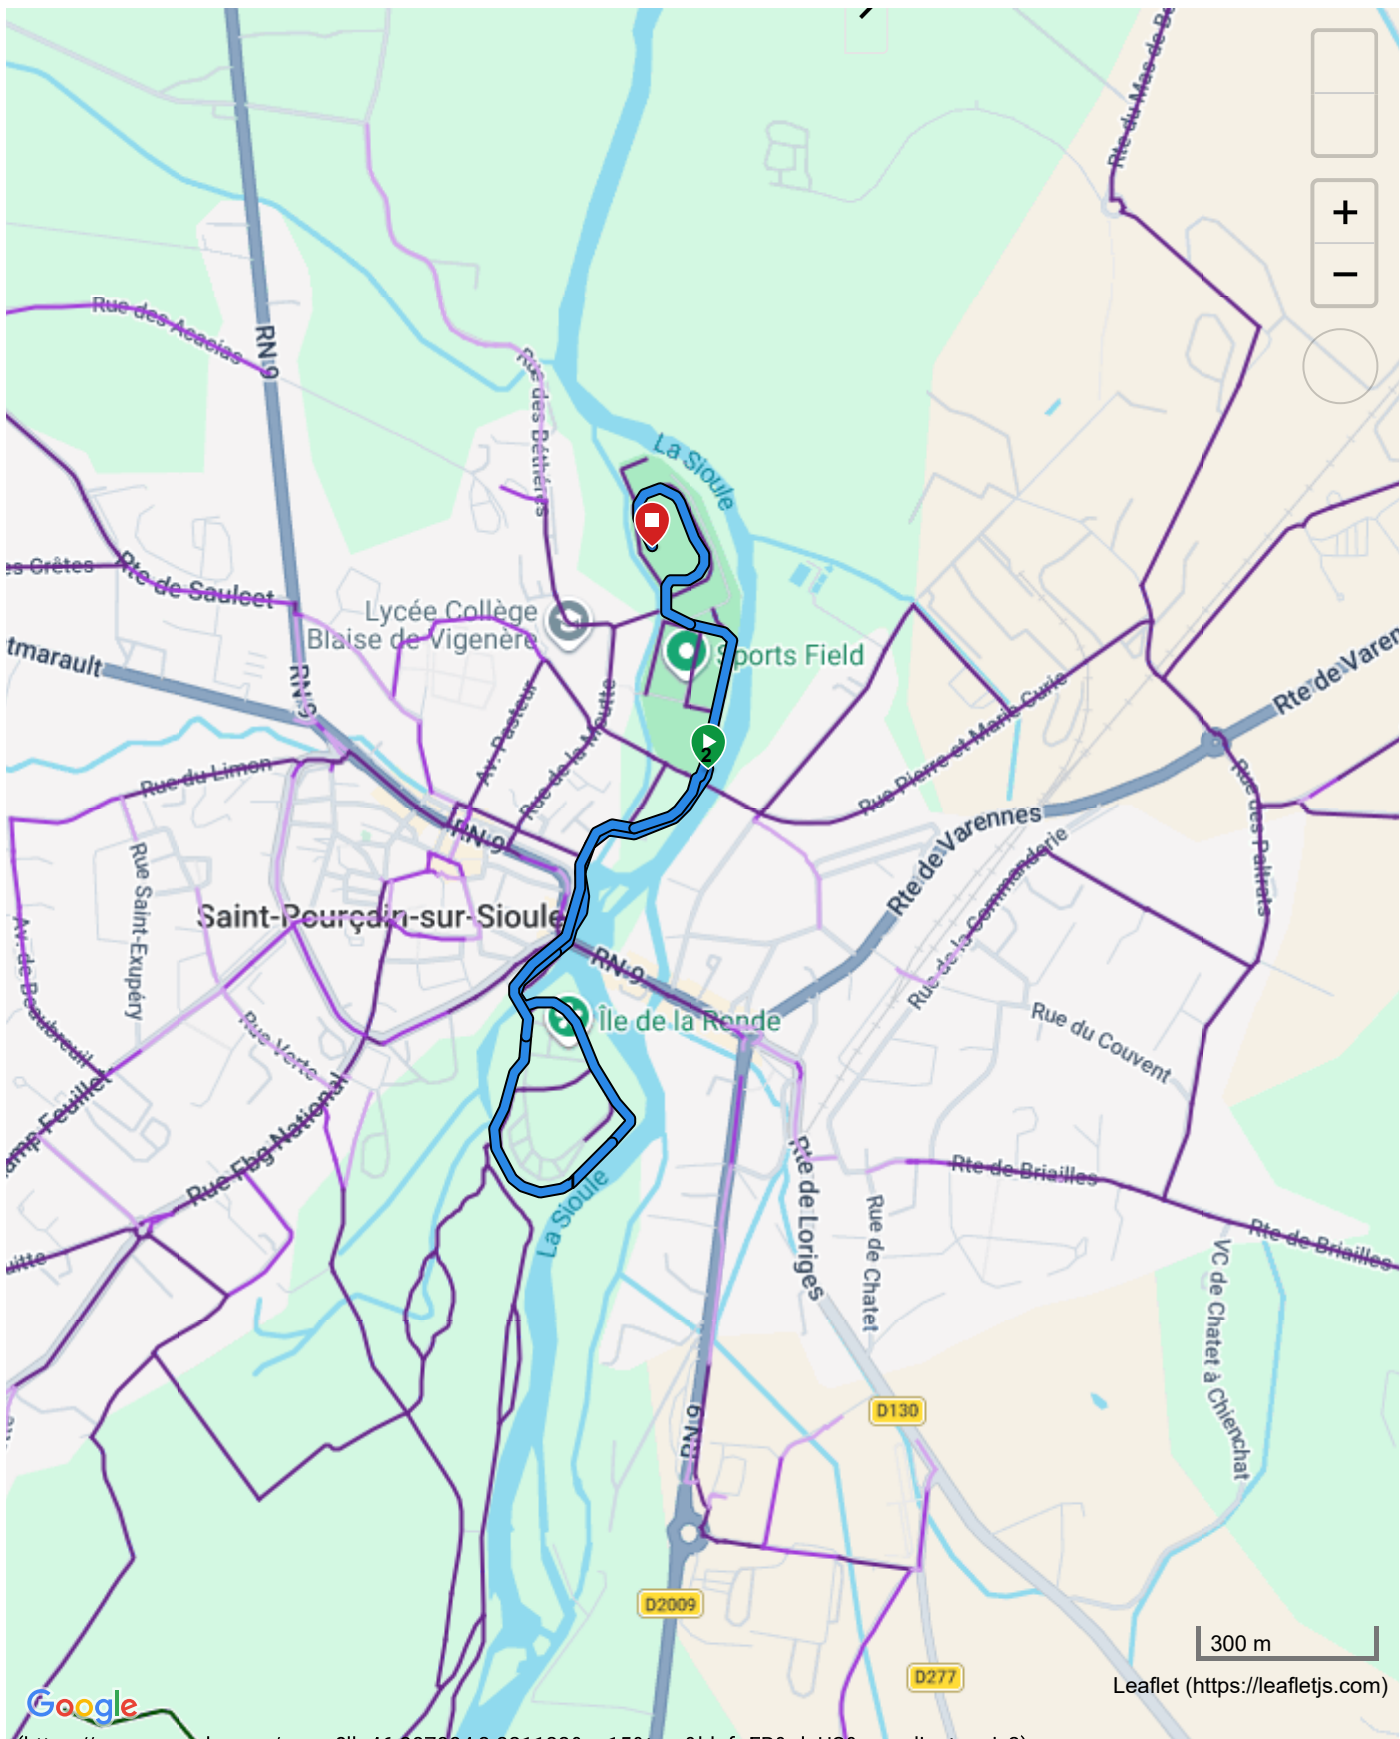

Google

(<https://maps.google.com/maps?ll=46.311317,3.298672&z=18&t=m&hl=fr-FR&gl=US&mapclient=apiv3>)

Circuit velo cross skatepark

30 m
100 ft

Leaflet (<https://leafletjs.com>)

3.78 km

11 m

12 m

Distance

Ascension totale

Descente totale

Altitude

18.9°

Google

(<https://maps.google.com/maps?ll=46.310504,3.299578&z=17&t=m&hl=fr-FR&gl=US&mapclient=apiv3>)

Leaflet (<https://leafletjs.com>)

Leaflet (<https://leafletjs.com>)

imprimer

2.72 km
Distance

27 m
Ascension totale

28 m
Descente totale

8% (0.2 km)
Sans revêtement

imprimer

5.16 km

Distance

60 m

Ascension totale

61 m

Descente totale

6% (0.3 km)

Sans revêtement

Altitude