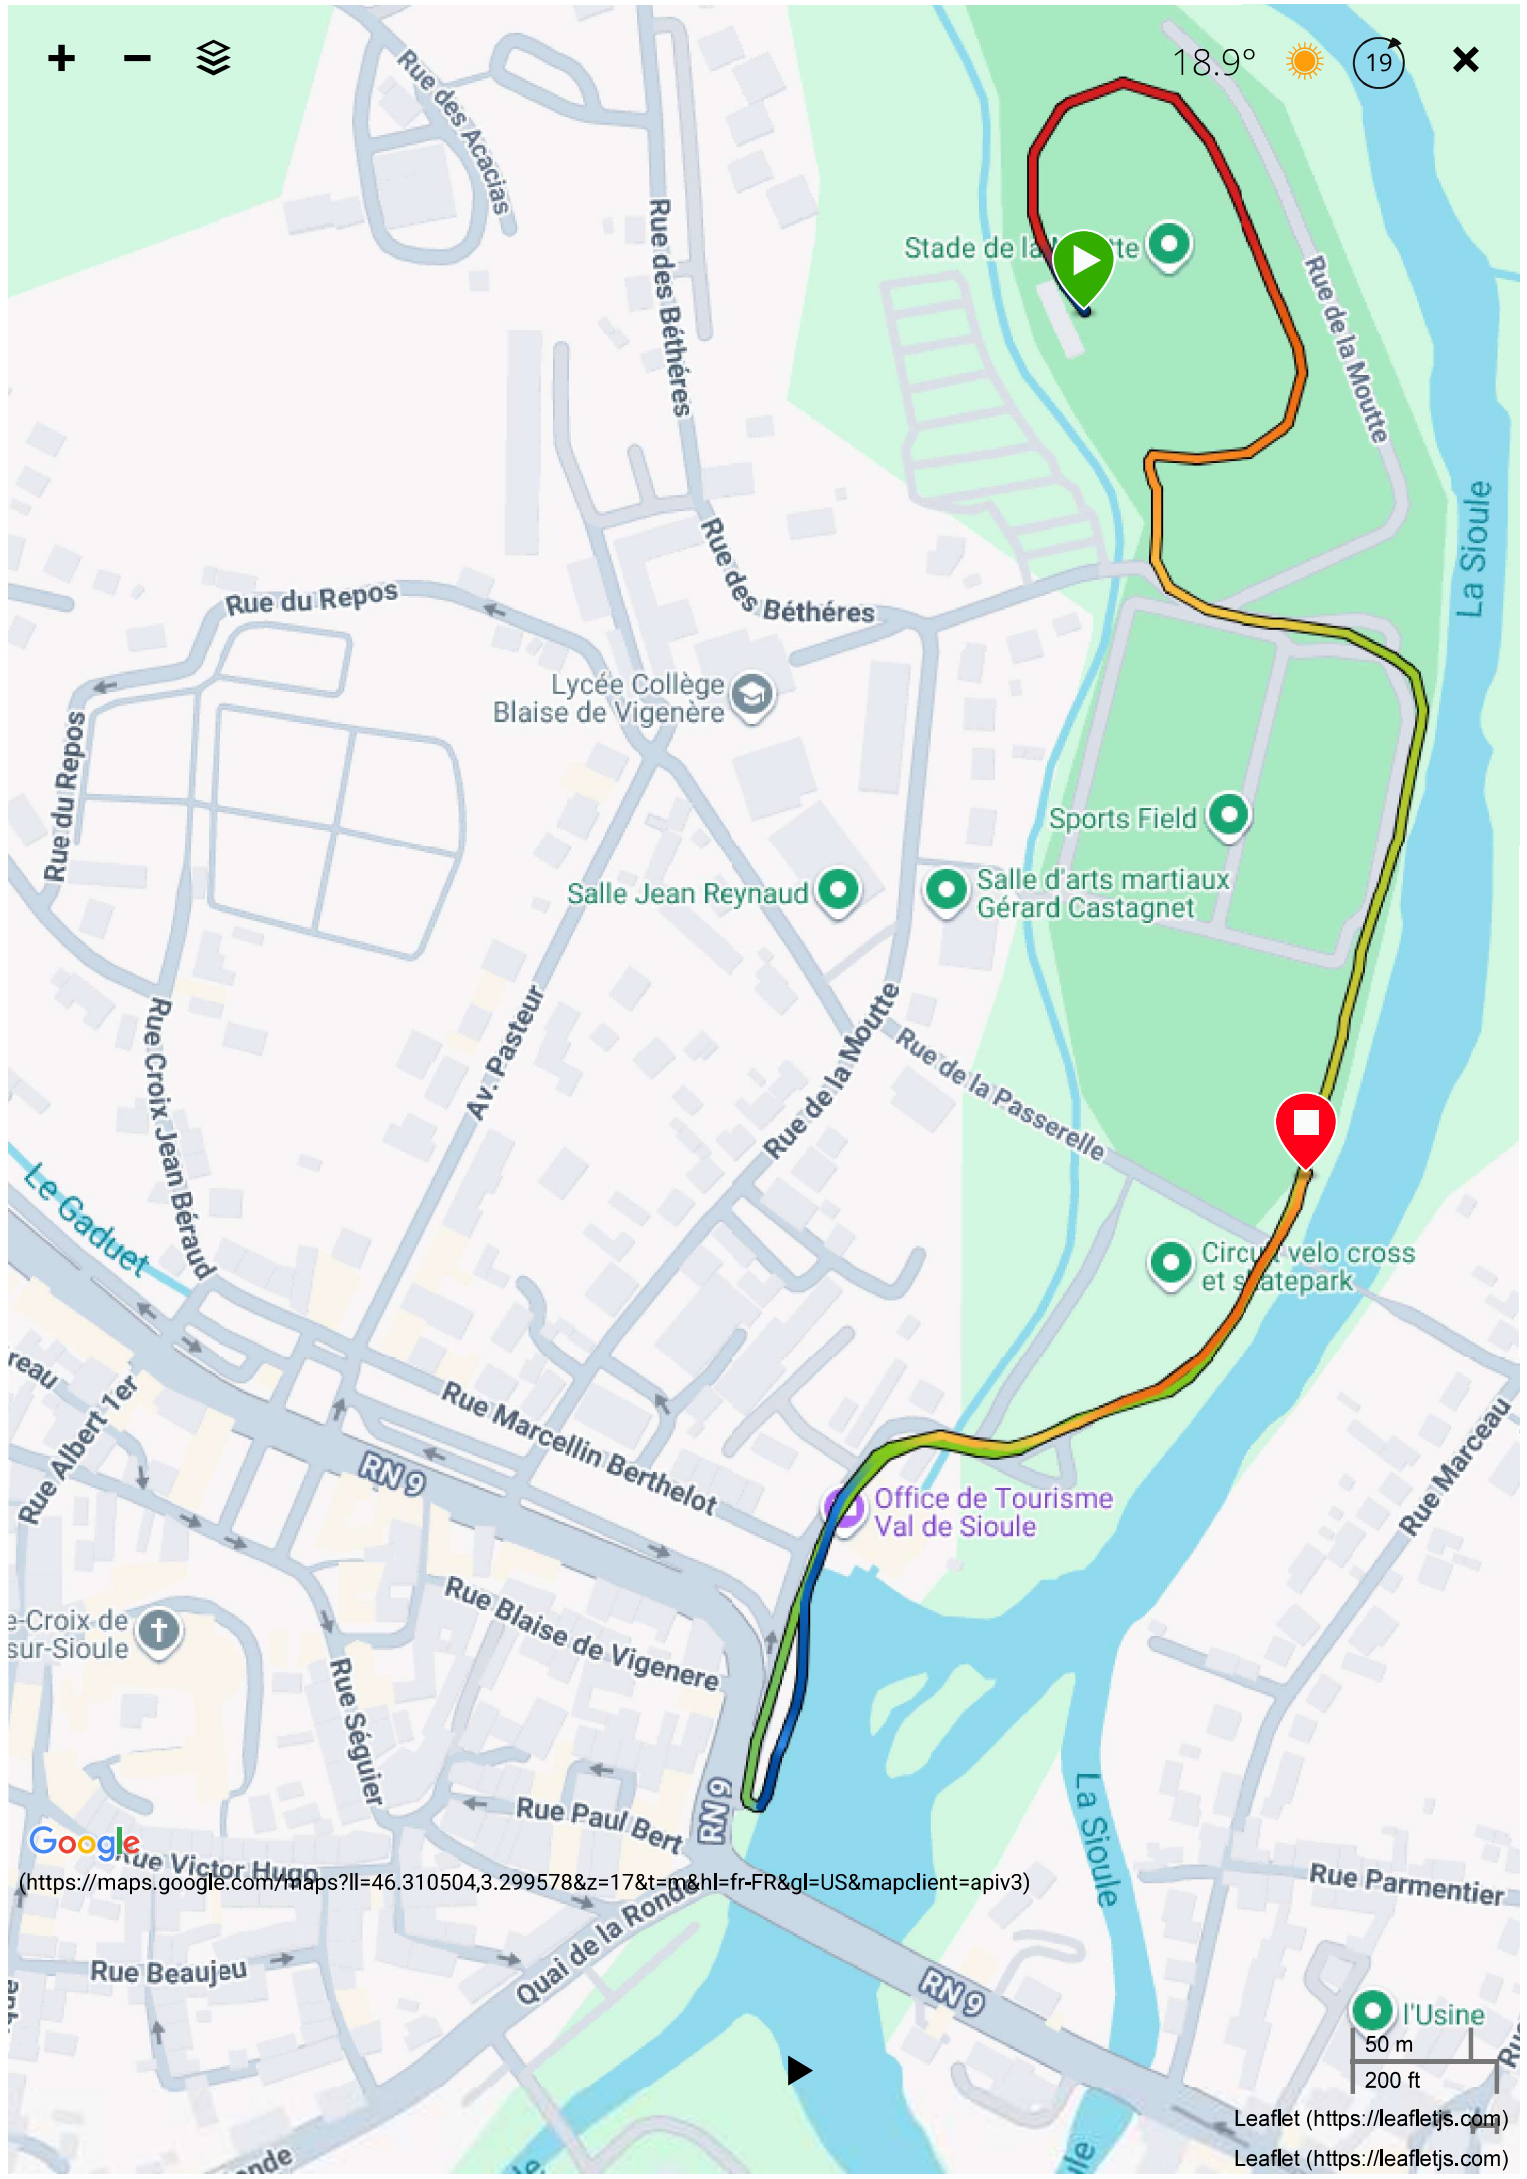

Google

(<https://maps.google.com/maps?ll=46.311317,3.298672&z=18&t=m&hl=fr-FR&gl=US&mapclient=apiv3>)

Circuit velo cross skatepark

30 m
100 ft

Leaflet (<https://leafletjs.com>)

3.78 km

11 m

12 m

Distance

Ascension totale

Descente totale

Altitude

18.9°

Google

(<https://maps.google.com/maps?ll=46.310504,3.299578&z=17&t=m&hl=fr-FR&gl=US&mapclient=apiv3>)

Leaflet (<https://leafletjs.com>)

Leaflet (<https://leafletjs.com>)

imprimer

2.72 km
Distance

27 m
Ascension totale

28 m
Descente totale

8% (0.2 km)
Sans revêtement

imprimer

5.16 km

Distance

60 m

Ascension totale

61 m

Descente totale

6% (0.3 km)

Sans revêtement

Altitude