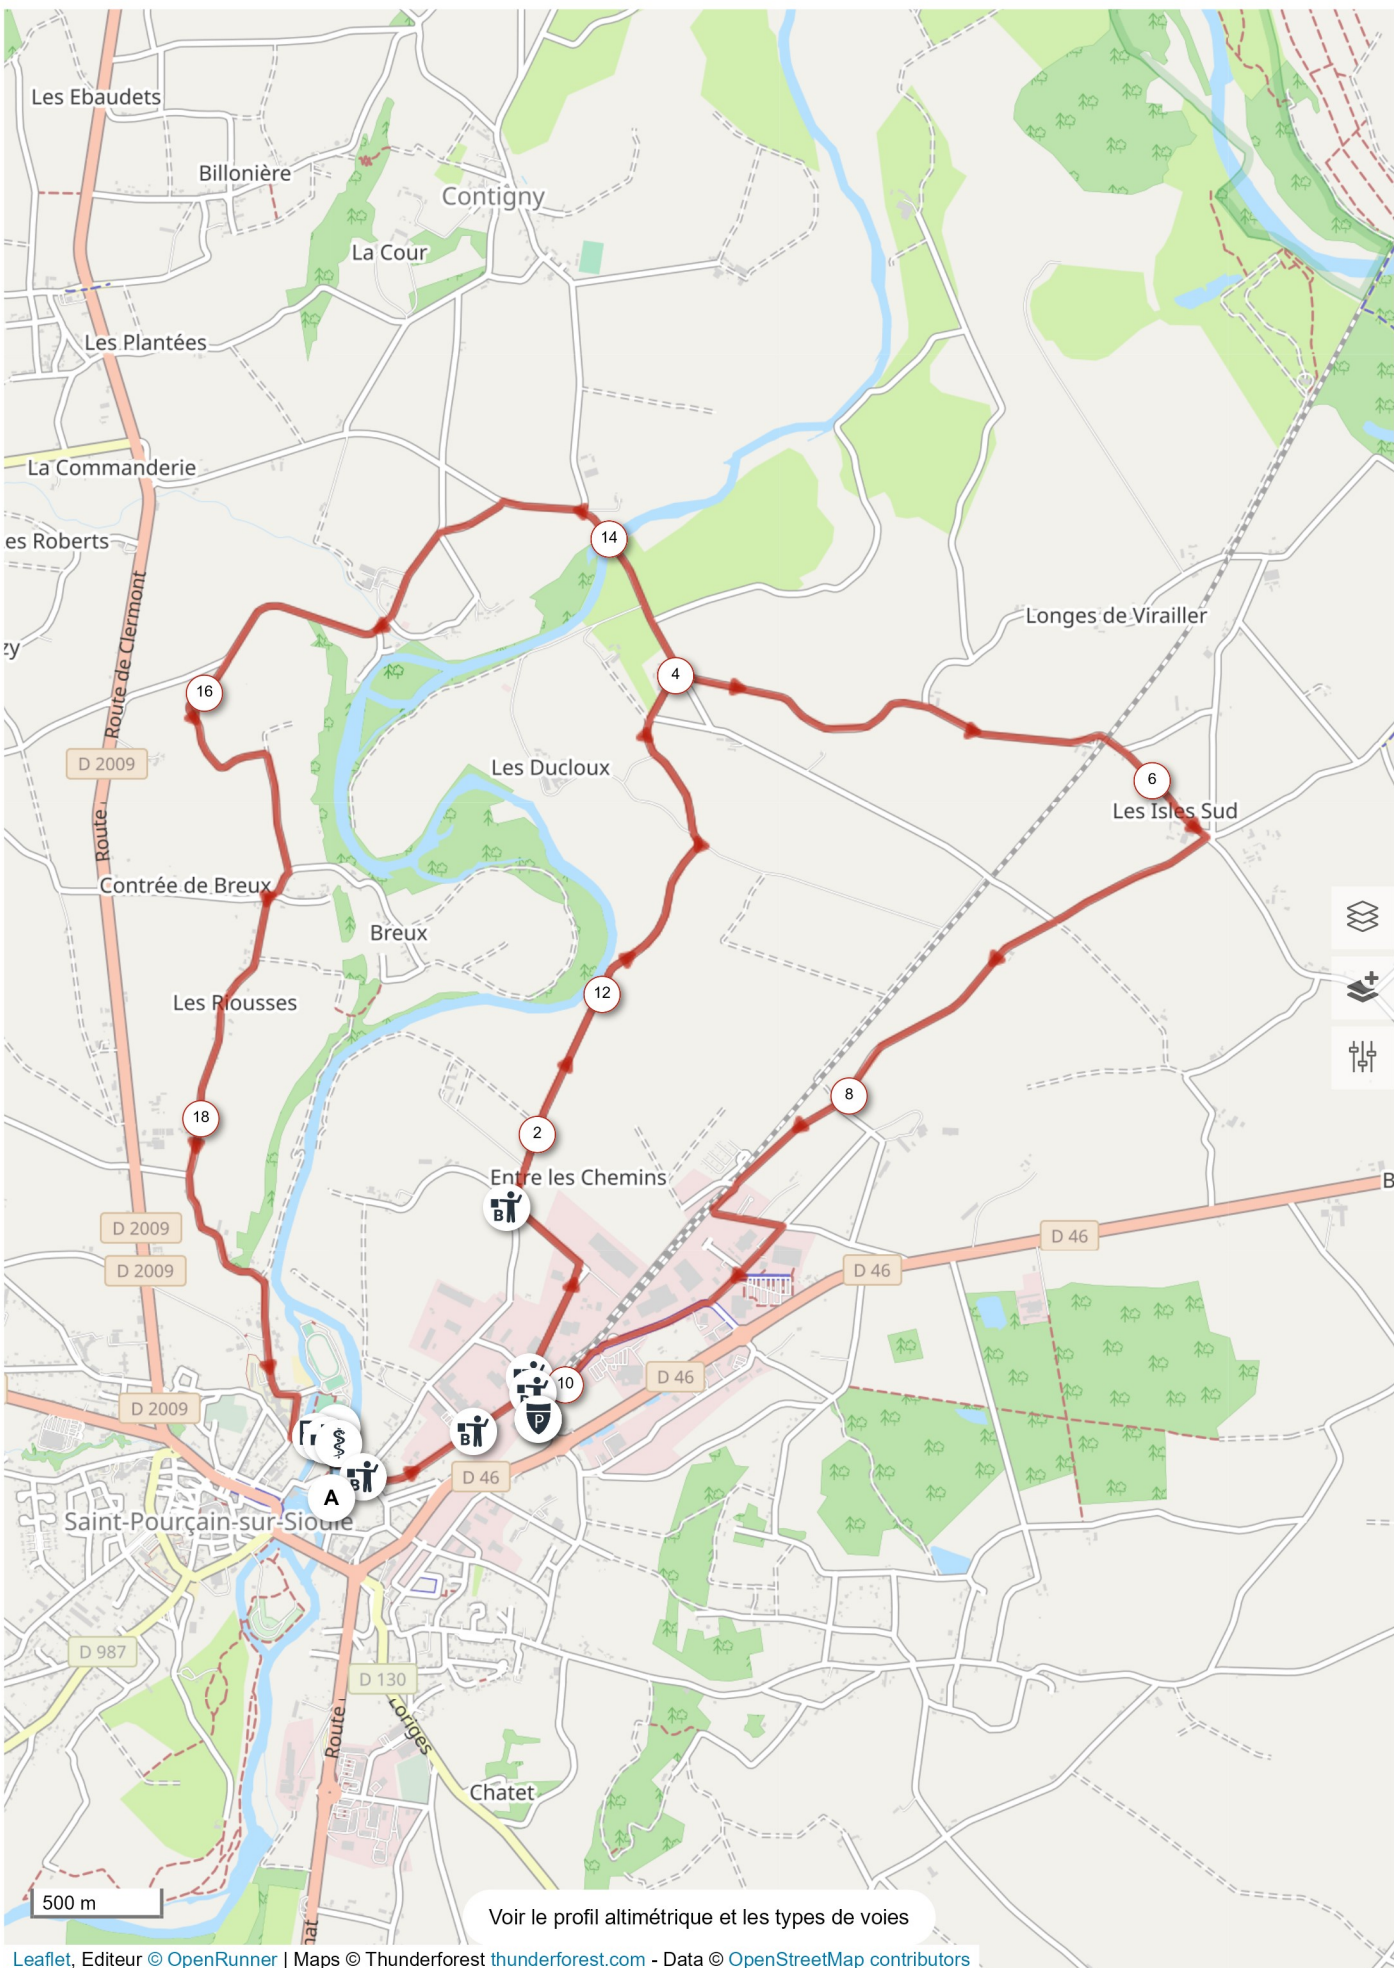

Google

(<https://maps.google.com/maps?ll=46.311317,3.298672&z=18&t=m&hl=fr-FR&gl=US&mapclient=apiv3>)

Circuit velo cross skatepark

30 m
100 ft

Leaflet (<https://leafletjs.com>)

3.78 km

11 m

12 m

Distance

Ascension totale

Descente totale

Altitude

18.9°

Google

(<https://maps.google.com/maps?ll=46.310504,3.299578&z=17&t=m&hl=fr-FR&gl=US&mapclient=apiv3>)

Leaflet (<https://leafletjs.com>)

Leaflet (<https://leafletjs.com>)

imprimer

2.72 km
Distance

27 m
Ascension totale

28 m
Descente totale

8% (0.2 km)
Sans revêtement

imprimer

5.16 km

Distance

60 m

Ascension totale

61 m

Descente totale

6% (0.3 km)

Sans revêtement

Altitude