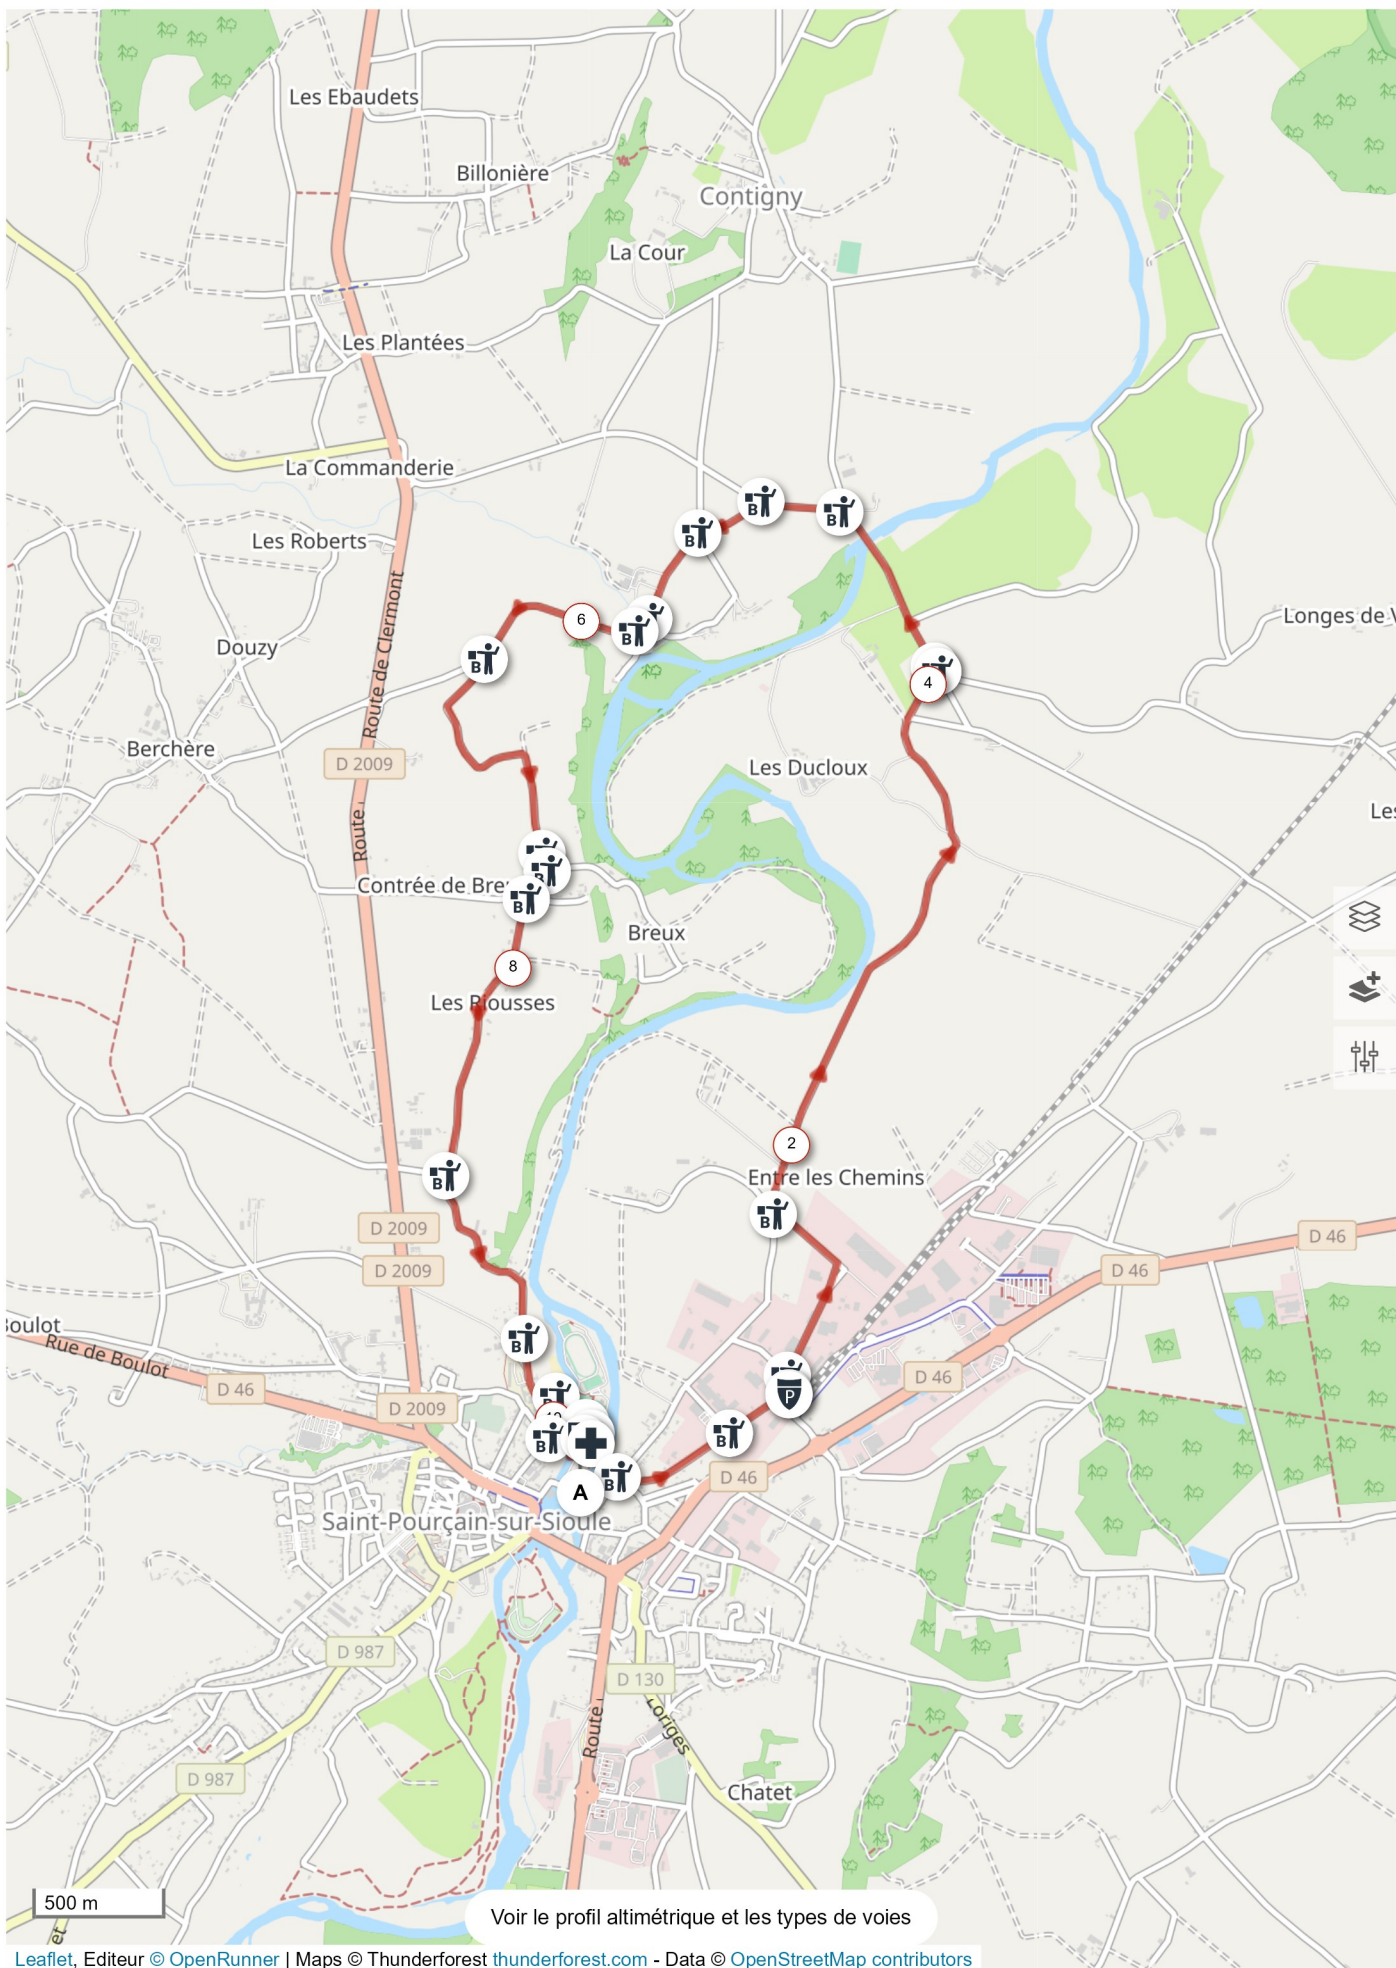

Google

(<https://maps.google.com/maps?ll=46.311317,3.298672&z=18&t=m&hl=fr-FR&gl=US&mapclient=apiv3>)

Circuit velo cross skatepark

30 m
100 ft

Leaflet (<https://leafletjs.com>)

3.78 km

11 m

12 m

Distance

Ascension totale

Descente totale

Altitude

18.9°

Google

(<https://maps.google.com/maps?ll=46.310504,3.299578&z=17&t=m&hl=fr-FR&gl=US&mapclient=apiv3>)

Leaflet (<https://leafletjs.com>)

Leaflet (<https://leafletjs.com>)

imprimer

2.72 km
Distance

27 m
Ascension totale

28 m
Descente totale

8% (0.2 km)
Sans revêtement

imprimer

5.16 km

Distance

60 m

Ascension totale

61 m

Descente totale

6% (0.3 km)

Sans revêtement

Altitude